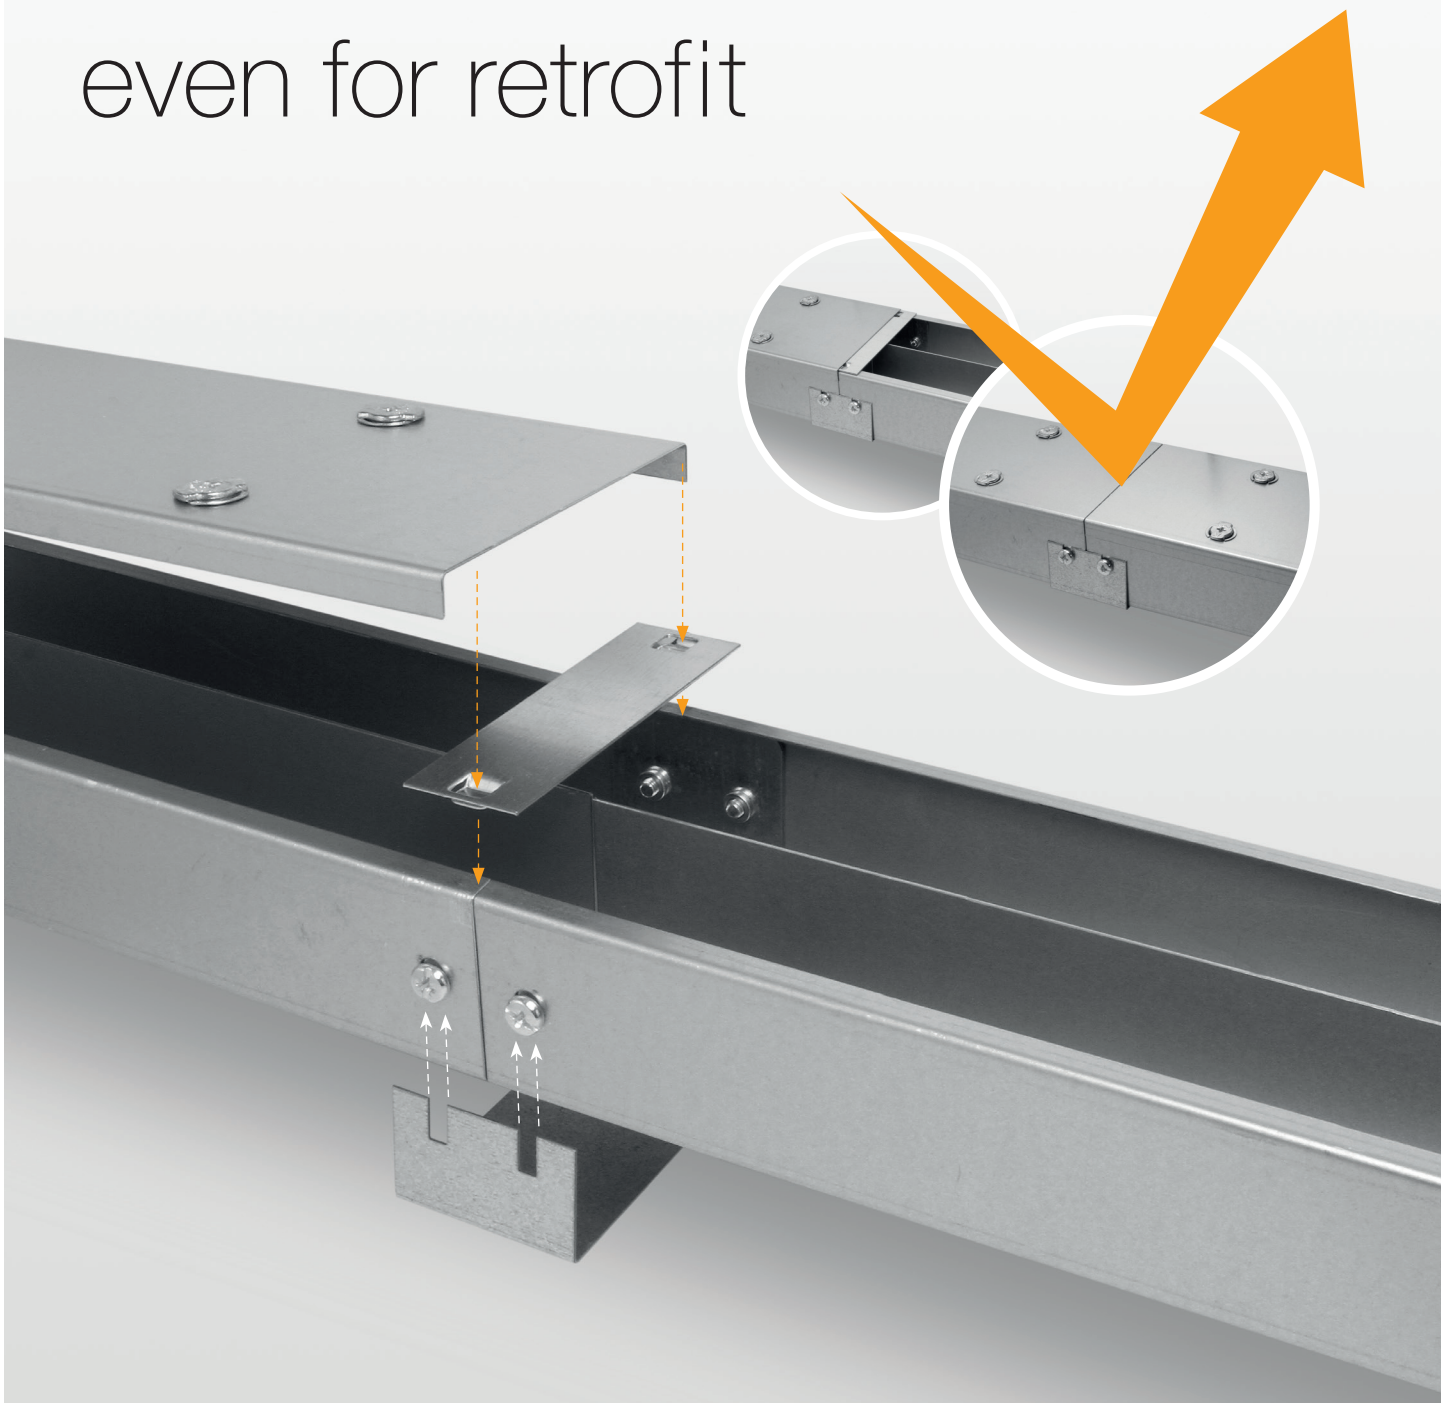

IP4X the simple solution even for retrofit

Trench
CABLE MANAGEMENT

OBO Bettermann Group

IP4X Lid Fix Bar

IP4X Outer U Piece

The Trench Cable Trunking range can easily be made compliant to IP4X using our standard off the shelf trunking lengths and accessories.

By simply adding to your order one IP4X Lid Fix Bar and one IP4X Outer U Piece for every join the installer can ensure the installation is compliant.

The standard Trench Trunking accessories are also manufactured to allow any retrofit installation of the IP4X Bar and IP4X Outer U Piece.

Plus these additional items are available ex stock.

For more information on these products please contact our Sales Office on

0121 544 7011

Trunking size	IP4X Lid Fix Bar Product code	IP4X Outer U Piece Product code
50x50	SA2IP4XBAR	SA22OUP
75x50	SA3IP4XBAR	SA32OUP
100x50	SA4IP4XBAR	SA42/4OUP
150x50	SA6IP4XBAR	SA62/4/6OUP
200x50	SA8IP4XBAR	SA82/4/6/8OUP
225x50	SA9IP4XBAR	SA92/4/6/9OUP
300x50	SA12IP4XBAR	SA12/246912OUP
75x75	SA3IP4XBAR	SA33OUP
100x75	SA4IP4XBAR	SA43OUP
150x75	SA6IP4XBAR	SA63OUP
200x75	SA8IP4XBAR	SA83OUP
225x75	SA9IP4XBAR	SA93OUP
300x75	SA12IP4XBAR	SA123OUP
100x100	SA4IP4XBAR	SA42/4OUP
150x100	SA6IP4XBAR	SA62/4/6OUP
200x100	SA8IP4XBAR	SA82/4/6/8OUP
225x100	SA9IP4XBAR	SA92/4/6/9OUP
300x100	SA12IP4XBAR	SA12/246912OUP
150x150	SA6IP4XBAR	SA62/4/6OUP
200x150	SA8IP4XBAR	SA82/4/6/8OUP
225x150	SA9IP4XBAR	SA92/4/6/9OUP
300x150	SA12IP4XBAR	SA12/246912OUP
200x200	SA8IP4XBAR	SA82/4/6/8OUP
225x225	SA9IP4XBAR	SA92/4/6/9OUP
300x225	SA12IP4XBAR	SA12/246912OUP
300x300	SA12IP4XBAR	SA12/246912OUP